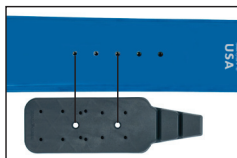

VOILÉ-USA

tltplate

VOILE TLT ADAPTER PLATE MOUNTING:

The Voile TLT plate makes it possible to mount a Dynafit™ alpine touring binding onto a Voile ski with 4-hole metal inserts. No drilling required.

Important: The Voile TLT Plate only mates with the Dynafit™ TLT Comfort and TLT Vertical binding models.

The TLT Adapter Plate has pre-set holes to conveniently mount the Dynafit™ TLT Comfort or TLT Vertical binding models without a drill. The heel has 3 sets of preset holes to accommodate any size boot.

Instructions:

1.) Match the Voile TLT Plate to the metal inserts on your Voile ski. Start the screws in all holes. It is very important to tighten the screws equally to make sure the Voile TLT Plate is flat on the ski. (See diagram)

2.) Mount the Dynafit™ TLT toe unit first. Start all screws and tighten down equally so toe unit is flat on the Voile TLT Plate.

3.) Place boot in the toe unit and lay heel of boot flat on the Voile TLT Plate. Put heel unit into place, **making sure the fore/aft adjustment is located at the midpoint of its range.**

4.) Slide the metal prongs into the corresponding slots on the boot heel. Take the small red spacer provided with the Dynafit™ bindings, and slip it between the binding and the boot.

5.) The Voile TLT plate has 3 sets of holes for the heel unit. Use the set that is closest to matching up with the holes in the heel unit. Start all screws and tighten down equally so heel unit is flat on Voile TLT Plate.

6.) From here continue to follow Dynafit™ forward pressure and release value instructions.

Includes:

12 - M5 x 18mm screws to mount plates onto Voile skis with 4-hole pattern metal inserts.

2 - TLT toe mounting plates

2 - TLT heel mounting plates

VOILE EQUIPMENT
2636 S 2700 W • Salt Lake City, UT
voile-usa.com • 801.973.8622